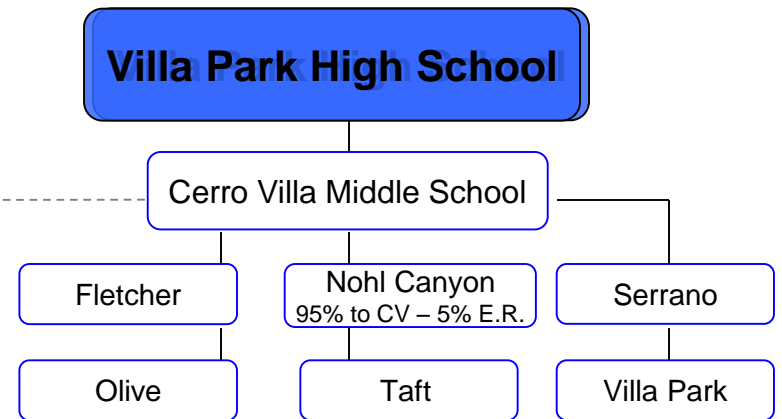

# Orange Unified School District Feeder School Chart

McPherson Elementary students attending on Open Enrollment will return to their designated home high school after 8<sup>th</sup> grade.  
 \*California Elementary – All 6<sup>th</sup> grade students attend Yorba. \* Students residing north of Katella attend Cerro Villa for 7<sup>th</sup> & 8<sup>th</sup> grade.  
 \*\*West Orange and Lampson 6<sup>th</sup> grade students attend Portola.