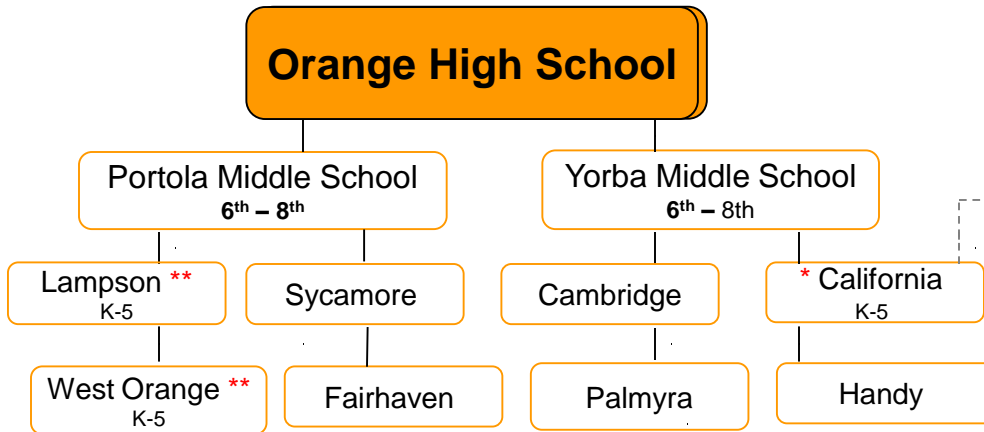

# Orange Unified School District Feeder School Chart

McPherson Elementary students attending on Open Enrollment will return to their designated home high school after 8<sup>th</sup> grade.  
 \*California Elementary – All 6<sup>th</sup> grade students attend Yorba. \* Students residing north of Katella attend Cerro Villa for 7<sup>th</sup> & 8<sup>th</sup> grade.  
 \*\*West Orange and Lampson 6<sup>th</sup> grade students attend Portola.