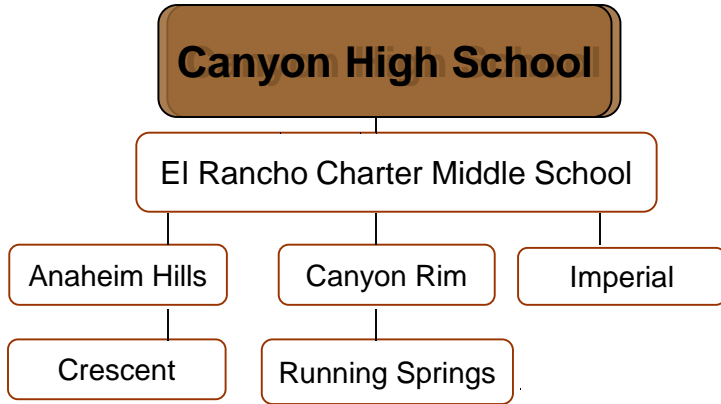

# Orange Unified School District Feeder School Chart

McPherson Elementary students attending on Open Enrollment will return to their designated home high school after 8<sup>th</sup> grade.  
 \*California Elementary – All 6<sup>th</sup> grade students attend Yorba. \* Students residing north of Katella attend Cerro Villa for 7<sup>th</sup> & 8<sup>th</sup> grade.  
 \*\*West Orange and Lampson 6<sup>th</sup> grade students attend Portola.