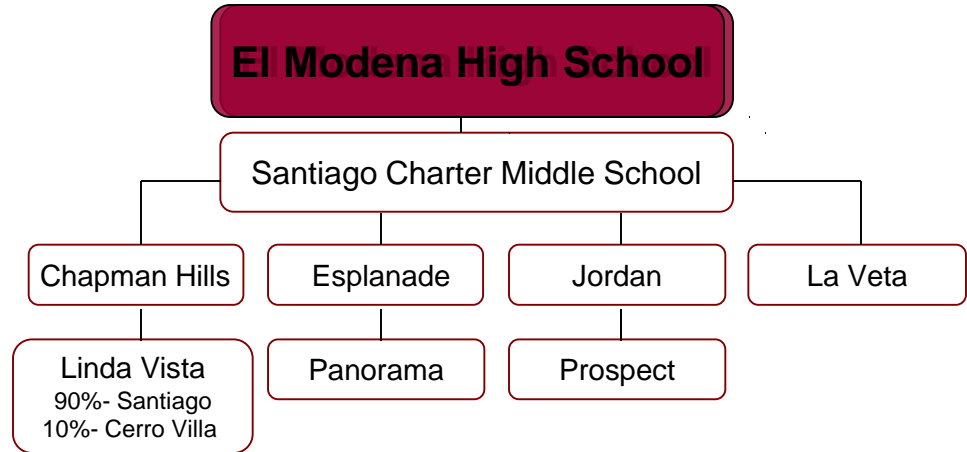

# Orange Unified School District Feeder School Chart

McPherson Elementary students attending on Open Enrollment will return to their designated home high school after 8<sup>th</sup> grade.  
 \*California Elementary – All 6<sup>th</sup> grade students attend Yorba. \* Students residing north of Katella attend Cerro Villa for 7<sup>th</sup> & 8<sup>th</sup> grade.  
 \*\*West Orange and Lampson 6<sup>th</sup> grade students attend Portola.