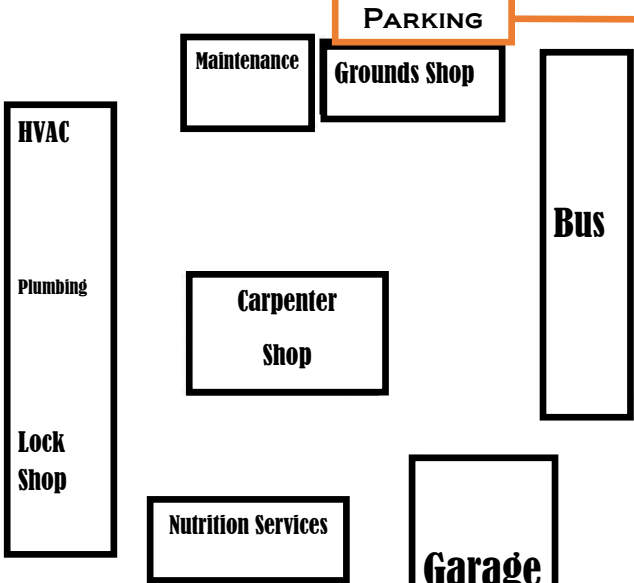

726 W. COLLINS AVE.
ORANGE, CA 92867