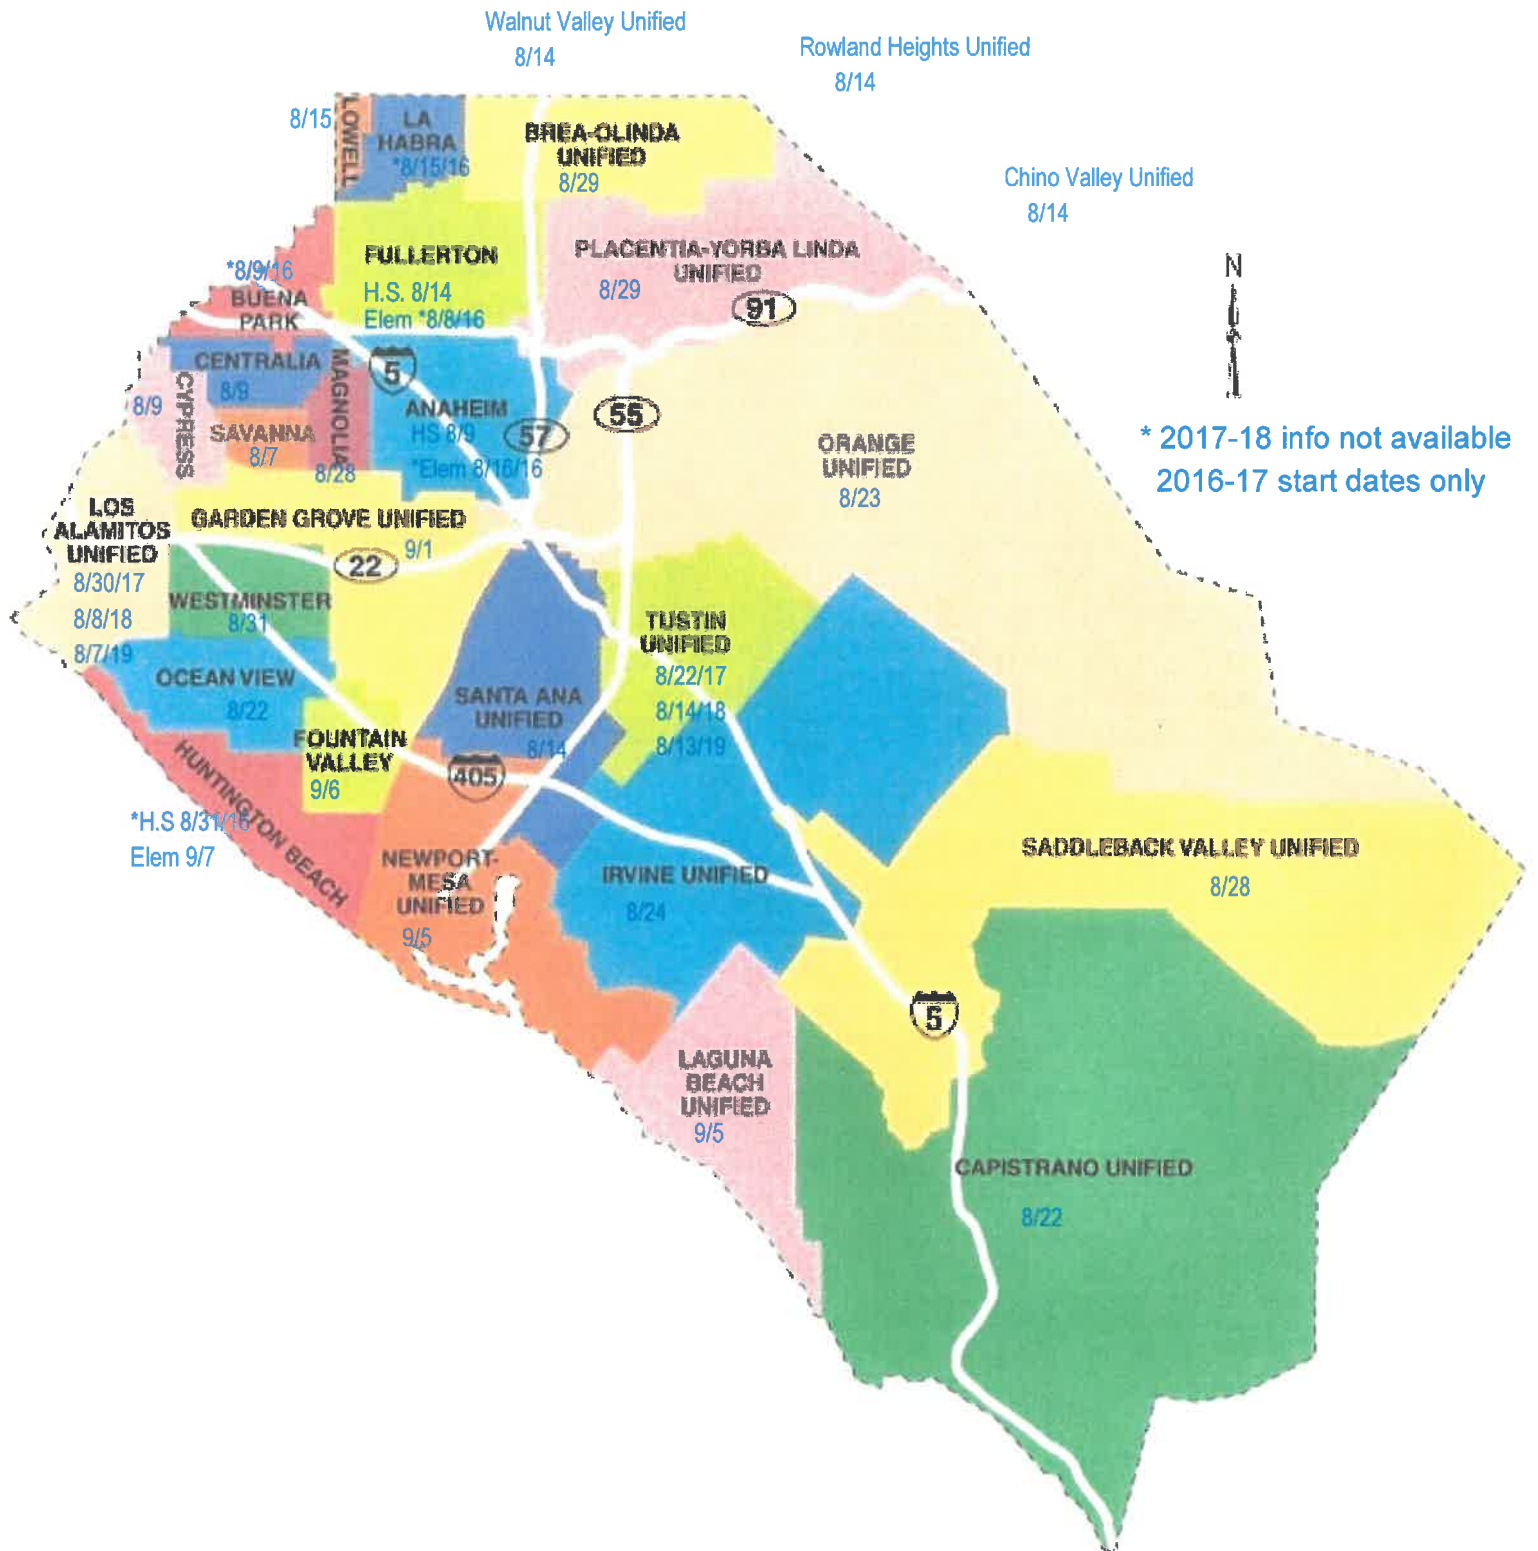

ORANGE UNIFIED SCHOOL DISTRICT STUDENT CALENDAR 2018 - 2019

Serving the communities of the Orange Unified School District for sixty-five years

JULY 2018						
S	MON	TUE	WED	THUR	FRI	S
1	2	3	4	5	6	7
8	9	10	11	12	13	14
15	16	17	18	19	20	21
22	23	24	25	26	27	28
29	30	31				
4 Independence Day						
Instructional Days: 0						

AUGUST 2018						
S	MON	TUE	WED	THUR	FRI	S
			1	2	3	4
5	6	7	8	9	10	11
12	13	14	15	16	17	18
19	20	21	22	23	24	25
26	27	28	29	30	31	
17, 20 Staff Development Days - No Students						
21 Teacher Prep Day - No Students						
22 First Day of Instruction						
Instructional Days: 8						

SEPTEMBER 2018						
S	MON	TUE	WED	THUR	FRI	S
						1
2	3	4	5	6	7	8
9	10	11	12	13	14	15
16	17	18	19	20	21	22
23	24	25	26	27	28	29
30						
3 Labor Day						
Instructional Days: 19						

OCTOBER 2018						
S	MON	TUE	WED	THUR	FRI	S
	1	2	3	4	5	6
7	8	9	10	11	12	13
14	15	16	17	18	19	20
21	22	23	24	25	26	27
28	29	30	31			
8-12 Parent Conf. (Elem) Min Days						
24 End of 1st Quarter - Minimum Day High School						
Instructional Days: 23						

NOVEMBER 2018						
S	MON	TUE	WED	THUR	FRI	S
				1	2	3
4	5	6	7	8	9	10
11	12	13	14	15	16	17
18	19	20	21	22	23	24
25	26	27	28	29	30	
6 Staff Development Day - No Students						
12 Veterans Day (Observed)						
16 End of Trimester - Minimum Day Elementary & Middle School						
19-23 Thanksgiving Break						
Instructional Days: 15						

DECEMBER 2018						
S	MON	TUE	WED	THUR	FRI	S
						1
2	3	4	5	6	7	8
9	10	11	12	13	14	15
16	17	18	19	20	21	22
23	24	25	26	27	28	29
30	31					
Dec.17, 2018 - Jan. 4, 2019: Winter Break						
Instructional Days: 10						

JANUARY 2019						
S	MON	TUE	WED	THUR	FRI	S
		1	2	3	4	5
6	7	8	9	10	11	12
13	14	15	16	17	18	19
20	21	22	23	24	25	26
27	28	29	30	31		
Dec.17, 2018 - Jan. 4, 2019: Winter Break						
21 Martin Luther King Jr. Day						
24 Minimum Day - High School						
25 End of 2nd Quarter- Min Day HS						
Instructional Days: 18						

FEBRUARY 2019						
S	MON	TUE	WED	THUR	FRI	S
					1	2
3	4	5	6	7	8	9
10	11	12	13	14	15	16
17	18	19	20	21	22	23
24	25	26	27	28		
15 Lincoln Day observed						
18 Washington Day						
Instructional Days: 18						

MARCH 2019						
S	MON	TUE	WED	THUR	FRI	S
					1	2
3	4	5	6	7	8	9
10	11	12	13	14	15	16
17	18	19	20	21	22	23
24	25	26	27	28	29	30
31						
12 End of 2nd Trimester - Min Day Elementary & Middle School						
29 End of 3rd Quarter - Min Day HS						
Instructional Days: 21						

APRIL 2019						
S	MON	TUE	WED	THUR	FRI	S
	1	2	3	4	5	6
7	8	9	10	11	12	13
14	15	16	17	18	19	20
21	22	23	24	25	26	27
28	29	30				
1-5 Spring Break						
Instructional Days: 17						

MAY 2019						
S	MON	TUE	WED	THUR	FRI	S
			1	2	3	4
5	6	7	8	9	10	11
12	13	14	15	16	17	18
19	20	21	22	23	24	25
26	27	28	29	30	31	
27 Memorial Day						
31 Minimum Day - Elementary & Middle School						
Instructional Days: 22						

JUNE 2019						
S	MON	TUE	WED	THUR	FRI	S
						1
2	3	4	5	6	7	8
9	10	11	12	13	14	15
16	17	18	19	20	21	22
23	24	25	26	27	28	29
30						
12 Minimum Day - High School						
13 Last Day of Instruction - Minimum Day						
14 Teacher Day - No Students						
Instructional Days: 9						

Total: 180

2017-18 School Start Dates