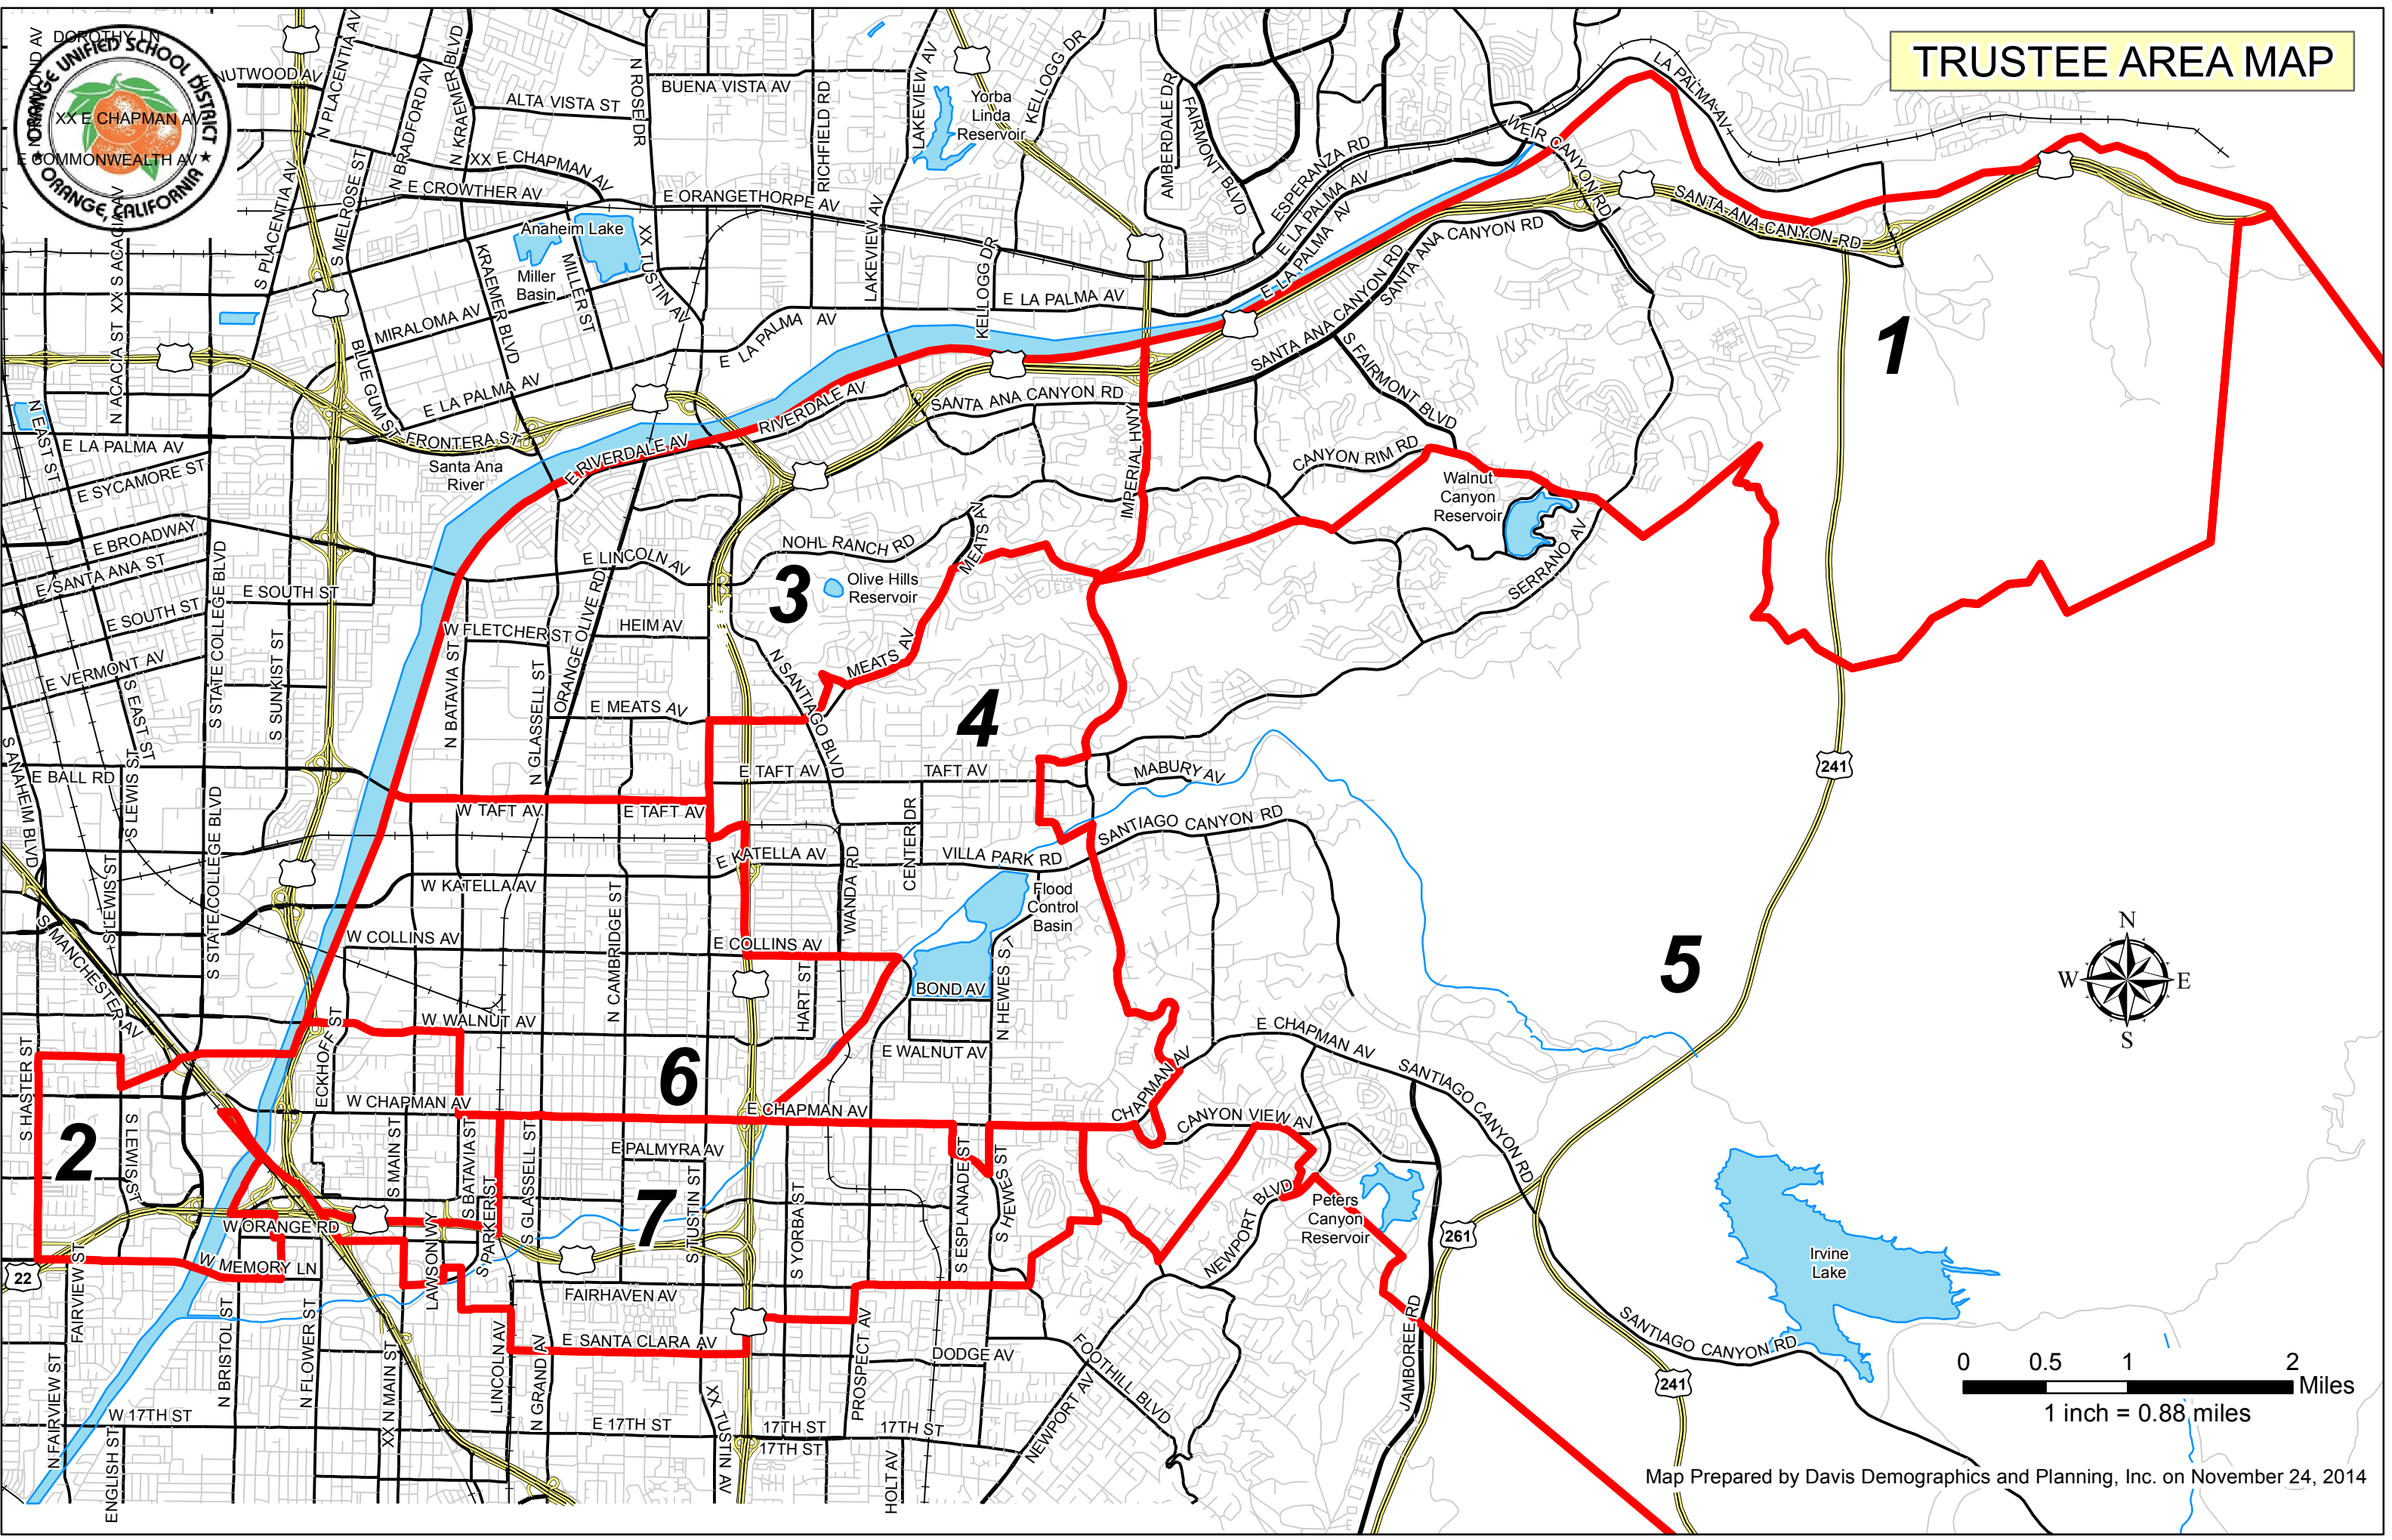

# TRUSTEE AREA MAP

Map Prepared by Davis Demographics and Planning, Inc. on November 24, 2014