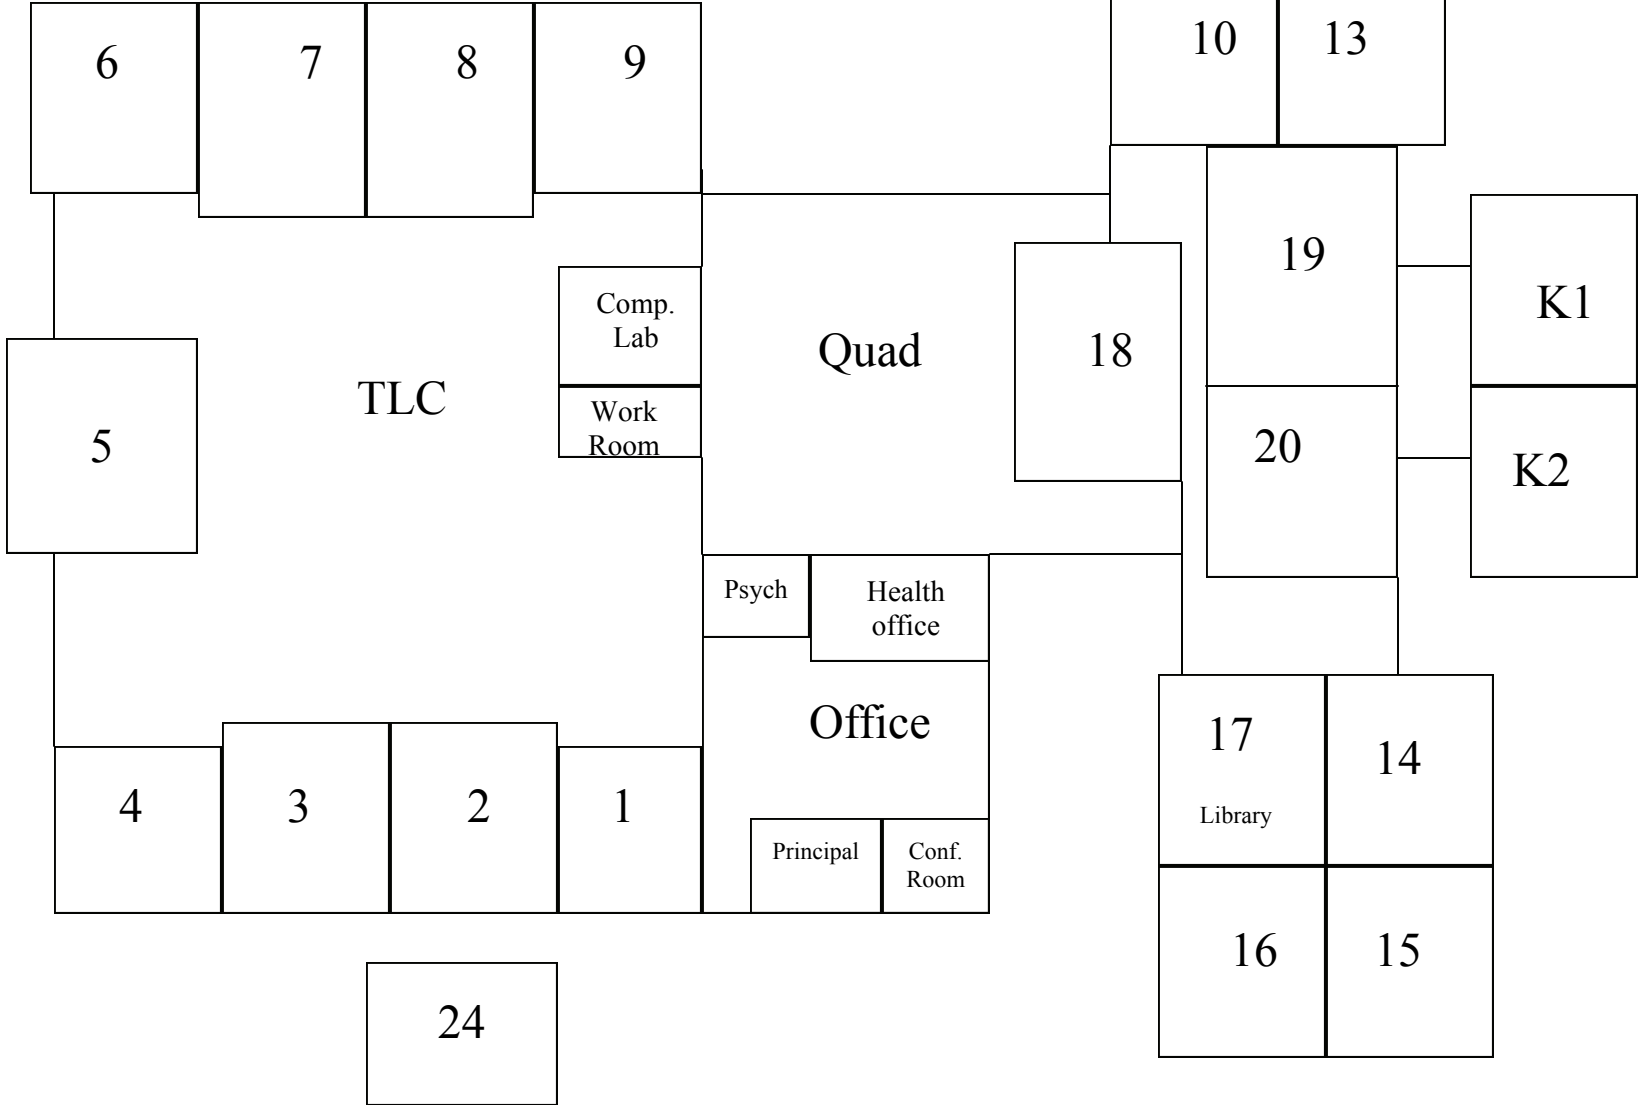

Nohl Canyon Elementary School Map 2009 – 2010

Upper Grade Playground

Primary Playground

Lunch
tables

23	22	21
Daycare	Daycare	

K1

K2

Nohl Canyon Elementary School Map 2009 – 2010

Upper Grade Playground

Primary Playground

Lunch
tables

23 Daycare	22 Daycare	21
----------------------	----------------------	-----------